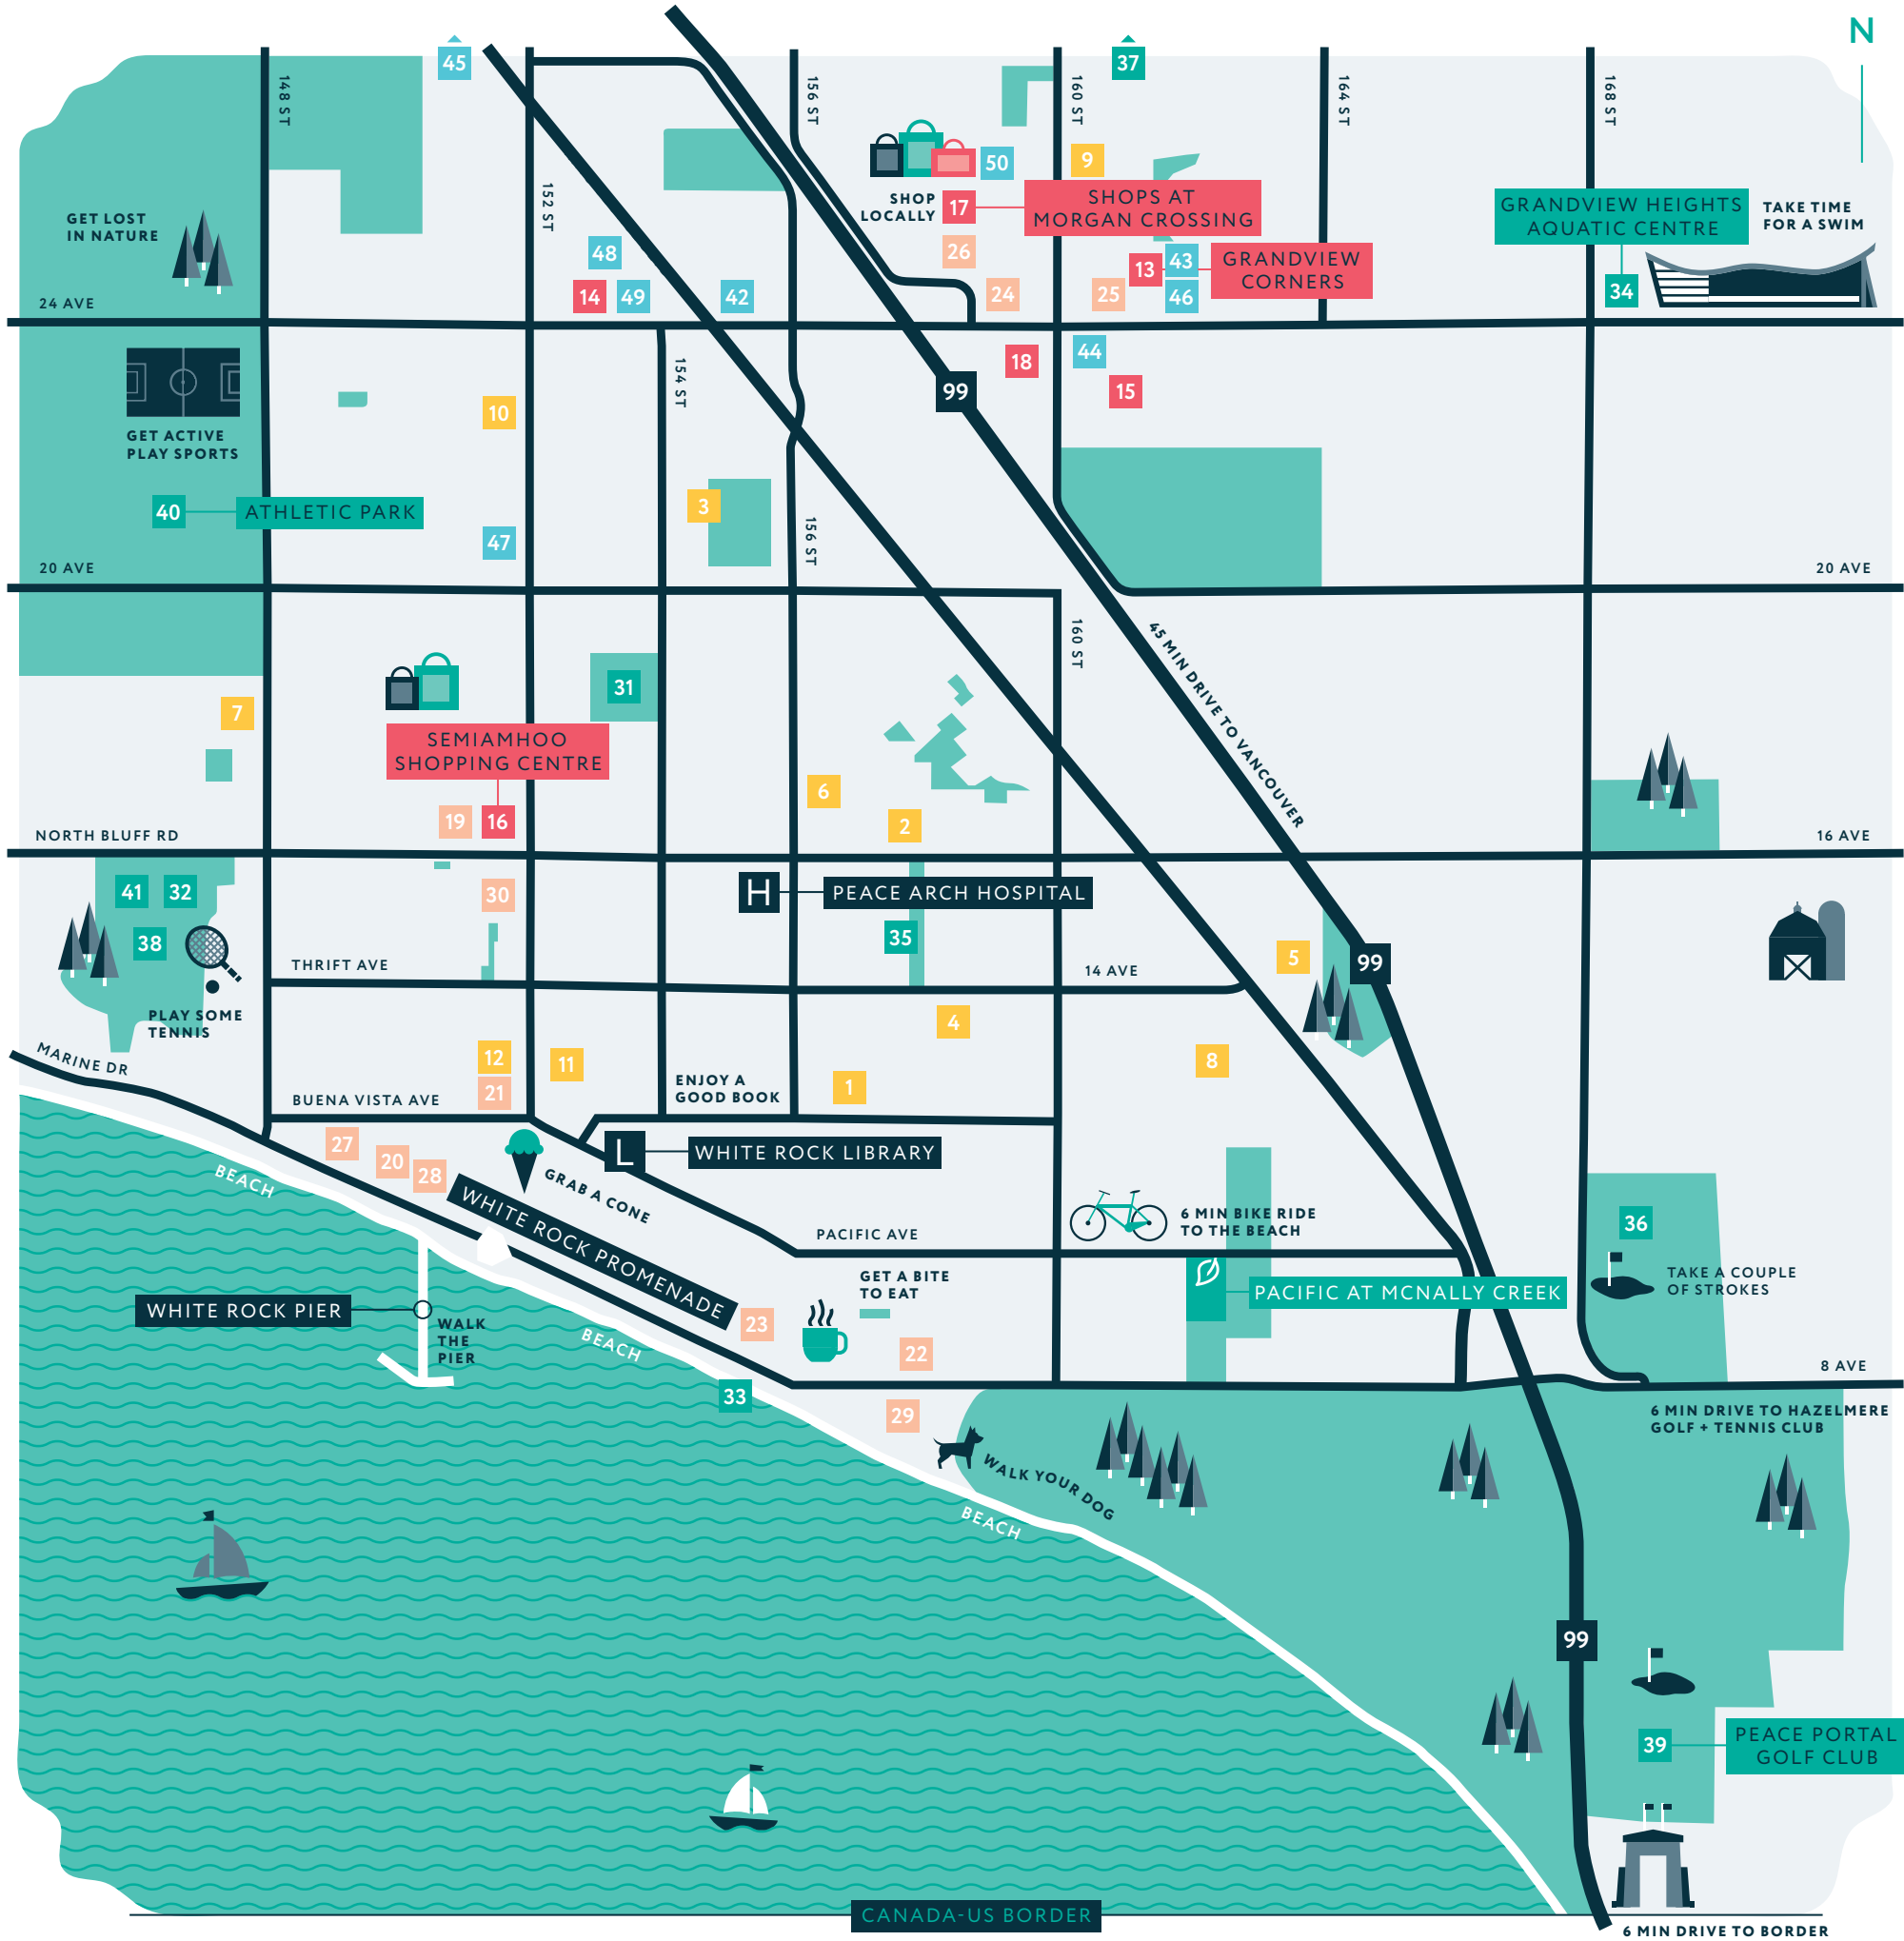

WELCOME TO YOUR COMMUNITY

SCHOOLS

- 1 BUENA VISTA MONTESSORI PRESCHOOL
- 2 EARL MARRIOTT SECONDARY
- 3 JESSIE LEE ELEMENTARY
- 4 PEACE ARCH ELEMENTARY
- 5 PRECIOUS SEEDS MONTESSORI HOUSE
- 6 RAINBOW PARK PRESCHOOL
- 7 SEMIAHMOO SECONDARY
- 8 SOUTH MERIDIAN ELEMENTARY
- 9 SOUTHRIDGE SCHOOL
- 10 WHITE ROCK CHRISTIAN ACADEMY
- 11 WHITE ROCK ELEMENTARY
- 12 WIND & TIDE PRESCHOOLS

RESTAURANTS

- 19 BROWNS SOCIALHOUSE
- 20 CHARLIE DON'T SURF
- 21 ISLANDS CAFE
- 22 LA BAIA ITALIAN
- 23 MOBY DICK
- 24 MY SHANTI BY VIKRAM VIJ
- 25 S+L KITCHEN & BAR
- 26 SAMMY J'S GRILL & BAR
- 27 THE BOATHOUSE
- 28 ULI'S RESTAURANT
- 29 WASHINGTON AVENUE GRILL
- 30 WOODEN SPOON

SHOPPING

- 13 GRANDVIEW CORNERS
EDDIE BAUER OUTLET GARAGE
INDIGO
LE CHATEAU
OLD NAVY
RW&CO
TOMMY HILFIGER
WOOD N TASSEL FURNITURE & DECOR
- 14 LONDON DRUGS
- 15 REAL CANADIAN SUPERSTORE
- 16 SEMIAHMOO SHOPPING CENTRE
BC LIQUOR STORES
DOLLARAMA
SAVE-ON-FOODS
SHOPPERS DRUG MART
- 17 THE SHOPS AT MORGAN CROSSING
EVERYTHING WINE
GAP FACTORY
HOME DEPOT
LONDON DRUGS
LULULEMON
PET SMART
THRIFTY FOODS
WINNERS
- 18 WALMART SUPERCENTRE

PARKS + RECREATION

- 31 BAKERVIEW PARK
- 32 CENTENNIAL PARK
- 33 EAST BEACH
- 34 GRANDVIEW HEIGHTS AQUATIC CENTRE
- 35 MACCAUD PARK
- 36 MERIDIAN GOLF PAR 3
- 37 MORGAN CREEK GOLF COURSE
- 38 PEACE ARCH CURLING CENTRE
- 39 PEACE PORTAL GOLF CLUB
- 40 SOUTH SURREY ATHLETIC PARK
- 41 WHITE ROCK TENNIS CLUB