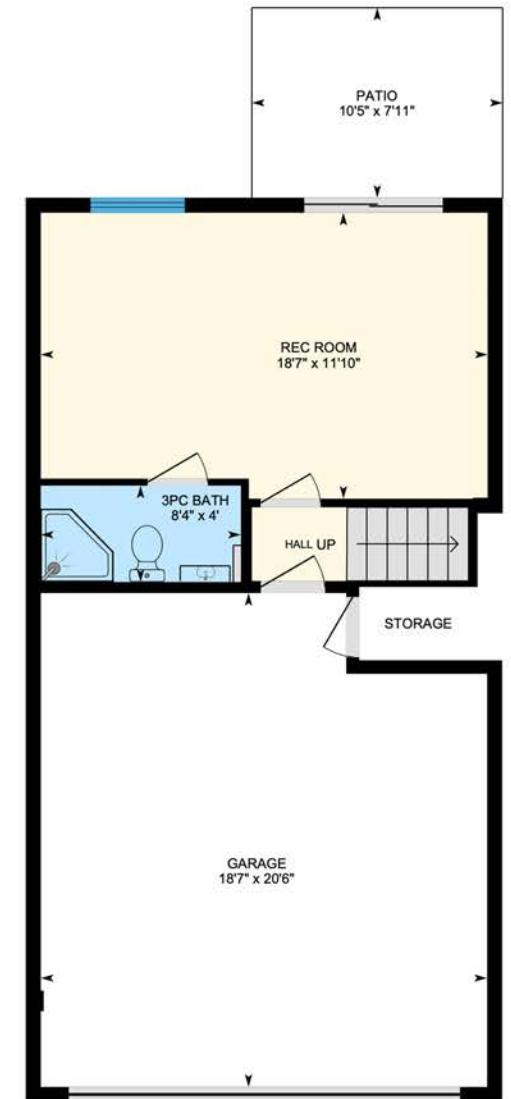

Total Livable Space 1,744 sq ft
Garage 361 sq ft

Main Floor

Upstairs

Lower Level

All room dimensions and floor areas must be considered approximate and are subject to independent verification.